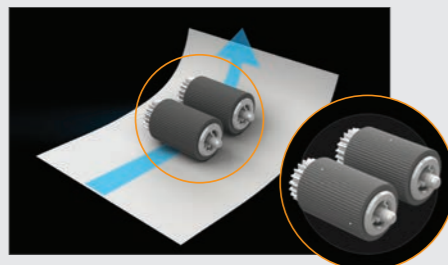

## Prevents Paper Jam with Brother's Hassle-free Printing Technology

Before: Short side guide may cause paper skew

After: Longer side guide prevents paper skew

Unique rubber material prevents dust from sticking onto the rollers. Dual roller system improves paper feeding by picking one sheet at a time.

A short paper path enables smooth printing and prevents paper from getting stuck.